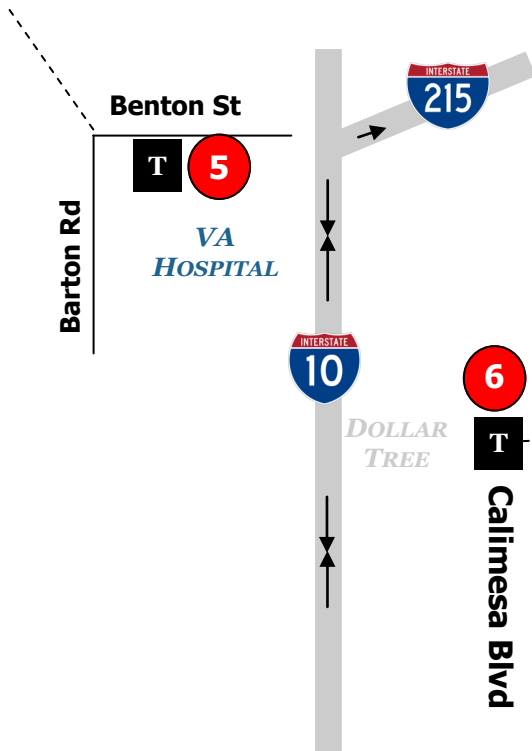

COMMUTER LINK 120

Beaumont to Calimesa, San Bernardino Transit Center, & Loma Linda VA

Effective January 8, 2018

Routing and timetables subject to change.

Loma Linda VA Hospital

Transfer to/from		

2nd Street

Rialto Ave **T** **4**

TRANSIT CENTER

E Street

San Bernardino Transit Center

Transfer to/from		

County Line Road

Myrtlewood Dr

Calimesa Blvd

Westbound				Eastbound				
Departs Beaumont Walmart	Beaumont Civic Center	Calimesa @ Stater Bros	Arrive San Bernardino Transit Center	Depart San Bernardino Transit Center	Loma Linda VA Hospital	Calimesa Blvd @ Dollar Tree	Beaumont Wells Fargo	Arrives Beaumont Walmart
1	2	3	4	4	5	6	7	1
5:25	5:30	5:38	6:05	6:10	6:30	6:50	7:00	7:05
7:10	7:15	7:25	8:05	8:15	8:35	9:00	9:10	9:15
9:15	9:20	9:30	10:00	10:10	10:30	10:50	11:00	11:05
12:05	12:10	12:20	12:45	12:55	1:15	1:35	1:45	1:50
1:55	2:00	2:10	2:40	2:55	3:20	3:50	4:00	4:05
4:05	4:10	4:20	4:55	5:05	5:30	6:00	6:10	6:15
6:15	6:20	6:30	6:55	7:00	7:20	7:40	7:50	7:55

Saturday Service (Except Holidays)

Westbound				Eastbound			
Depart Beaumont Walmart	Beaumont Civic Center	Calimesa @ Stater Bros	Arrive San Bernardino Transit Center	Depart San Bernardino Transit Center	Calimesa Blvd @ Dollar Tree	Beaumont Wells Fargo	Arrive Beaumont Walmart
1	2	3	4	4	5	6	1
7:20	7:25	7:35	8:00	8:00	8:25	8:35	8:40
8:40	8:45	8:53	9:25	9:40	10:10	10:20	10:25
1:45	1:50	2:00	2:30	2:40	3:10	3:20	3:25
3:30	3:35	3:45	4:15	4:25	4:55	5:05	5:10
5:15	5:20	5:30	6:00	6:10	6:35	6:45	6:50