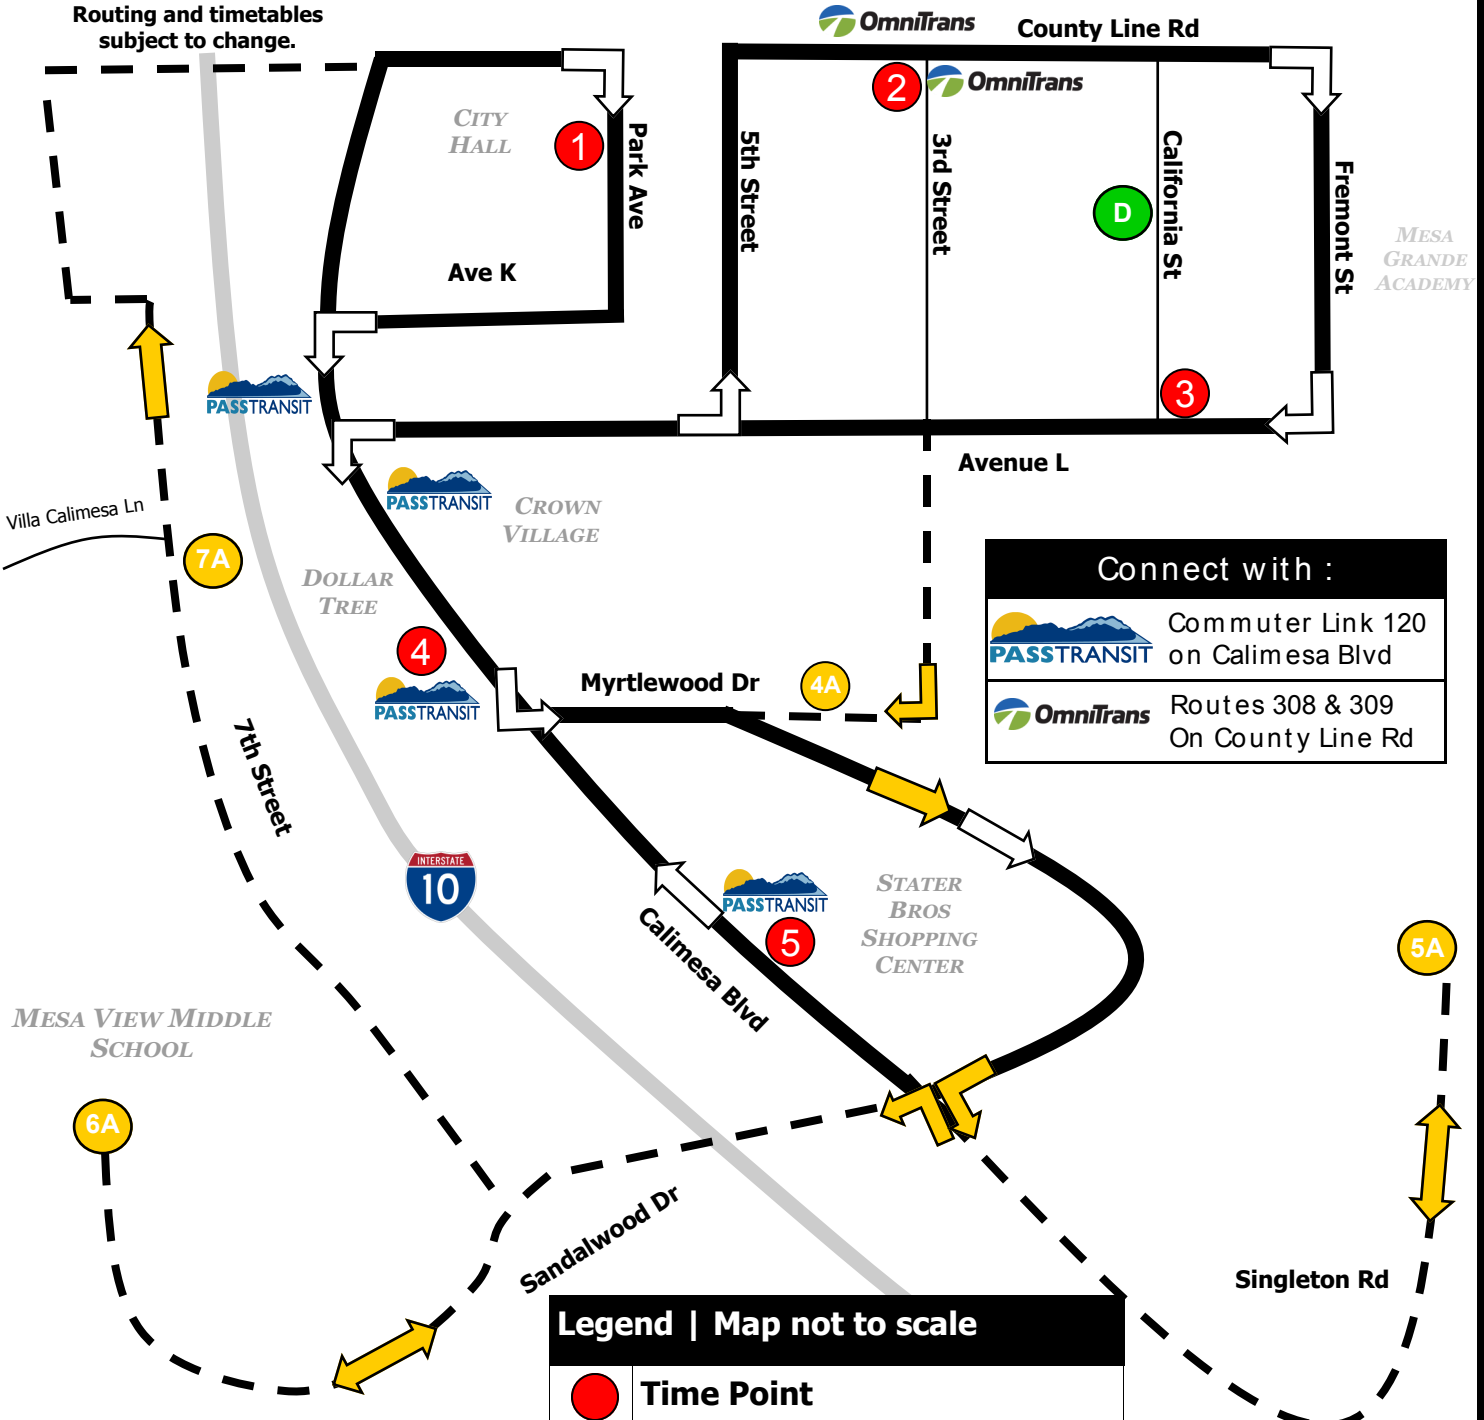

ROUTE 136

WEEKDAY SERVICE | Calimesa

Effective December 1, 2017

Routing and timetables
subject to change.

Connect with :

- Commuter Link 120 on Calimesa Blvd
- Routes 308 & 309 On County Line Rd

Legend | Map not to scale

	Time Point
	Transfer Point
	Morning/Afternoon Alternate (when school is in session)
	Alternate Time Point
	Deviation Available. Call (951) 769-8530 to schedule.

Scan QR Code for Route Info

REAL-TIME BUS TRACKING
beaumont.doublemap.com

ROUTE 136 Calimesa

Effective December 1, 2017

Info: (951) 769-8530 | Beaumont.doublemap.com

Monday—Friday Service (Except Holidays)

Morning

Afternoon

City Hall	County Line & 3rd St	Ave L & California St	Calimesa Blvd @ Dollar Tree	Stater Bros	City Hall	City Hall	County Line & 3rd St	Ave L & California St	Calimesa Blvd @ Dollar Tree	Stater Bros	City Hall
1	2	3	4	5	1	1	2	3	4	5	1
7:20	7:25	7:30	7:35	7:36	7:40	11:40	11:45	11:50	11:55	11:56	12:00
7:45	7:50	7:55	8:00	8:01	8:05	12:05	12:10	12:15	12:20	12:21	12:25
8:10	8:15	8:20	8:25	8:26	8:35	12:35	12:40	12:45	12:50	12:51	12:55
8:40	8:45	8:50	8:55	8:56	9:00	1:00	1:05	1:10	1:15	1:16	1:20
9:05	9:10	9:15	9:20	9:21	9:25	1:25	1:30	1:35	1:40	1:41	1:45
9:35	9:40	9:45	9:50	9:51	9:55	1:50	1:55	2:00	2:05	2:06	2:10
10:00	10:05	10:10	10:15	10:16	10:20	2:15	2:20	2:25	2:30 Alternate Route	3:11	3:20
10:25	10:30	10:35	10:40	10:41	10:45	3:30	3:35	3:40	3:45	3:46	3:50
10:50	10:55	11:00	11:05	11:06	11:10	3:55	4:00	4:05	4:10	4:11	4:15
11:15	11:20	11:25	11:30	11:31	11:35	4:20	4:25	4:30	4:35	--	--

Alternate Route | Morning & Afternoon

Alternate Route follows YCJUSD calendar and operates when school is in session
A.M. times are in PLAIN, **P.M. times are in BOLD** | Times are approximate

City Hall	County Line & 3rd St	Ave L & California St	Myrtlewood Dr & 4th St (across from 7th Day Adventist Church)	Singleton & Lariat	Mesa View Middle School	7th Street @ Villa Calimesa Ln
1	2	3	4A	5A	6A	7A
6:30	6:35	6:40	6:45	6:50	7:03	7:10
--	--	--	--	--	2:35	2:40
2:45	2:50	2:55	3:00	3:07	--	--