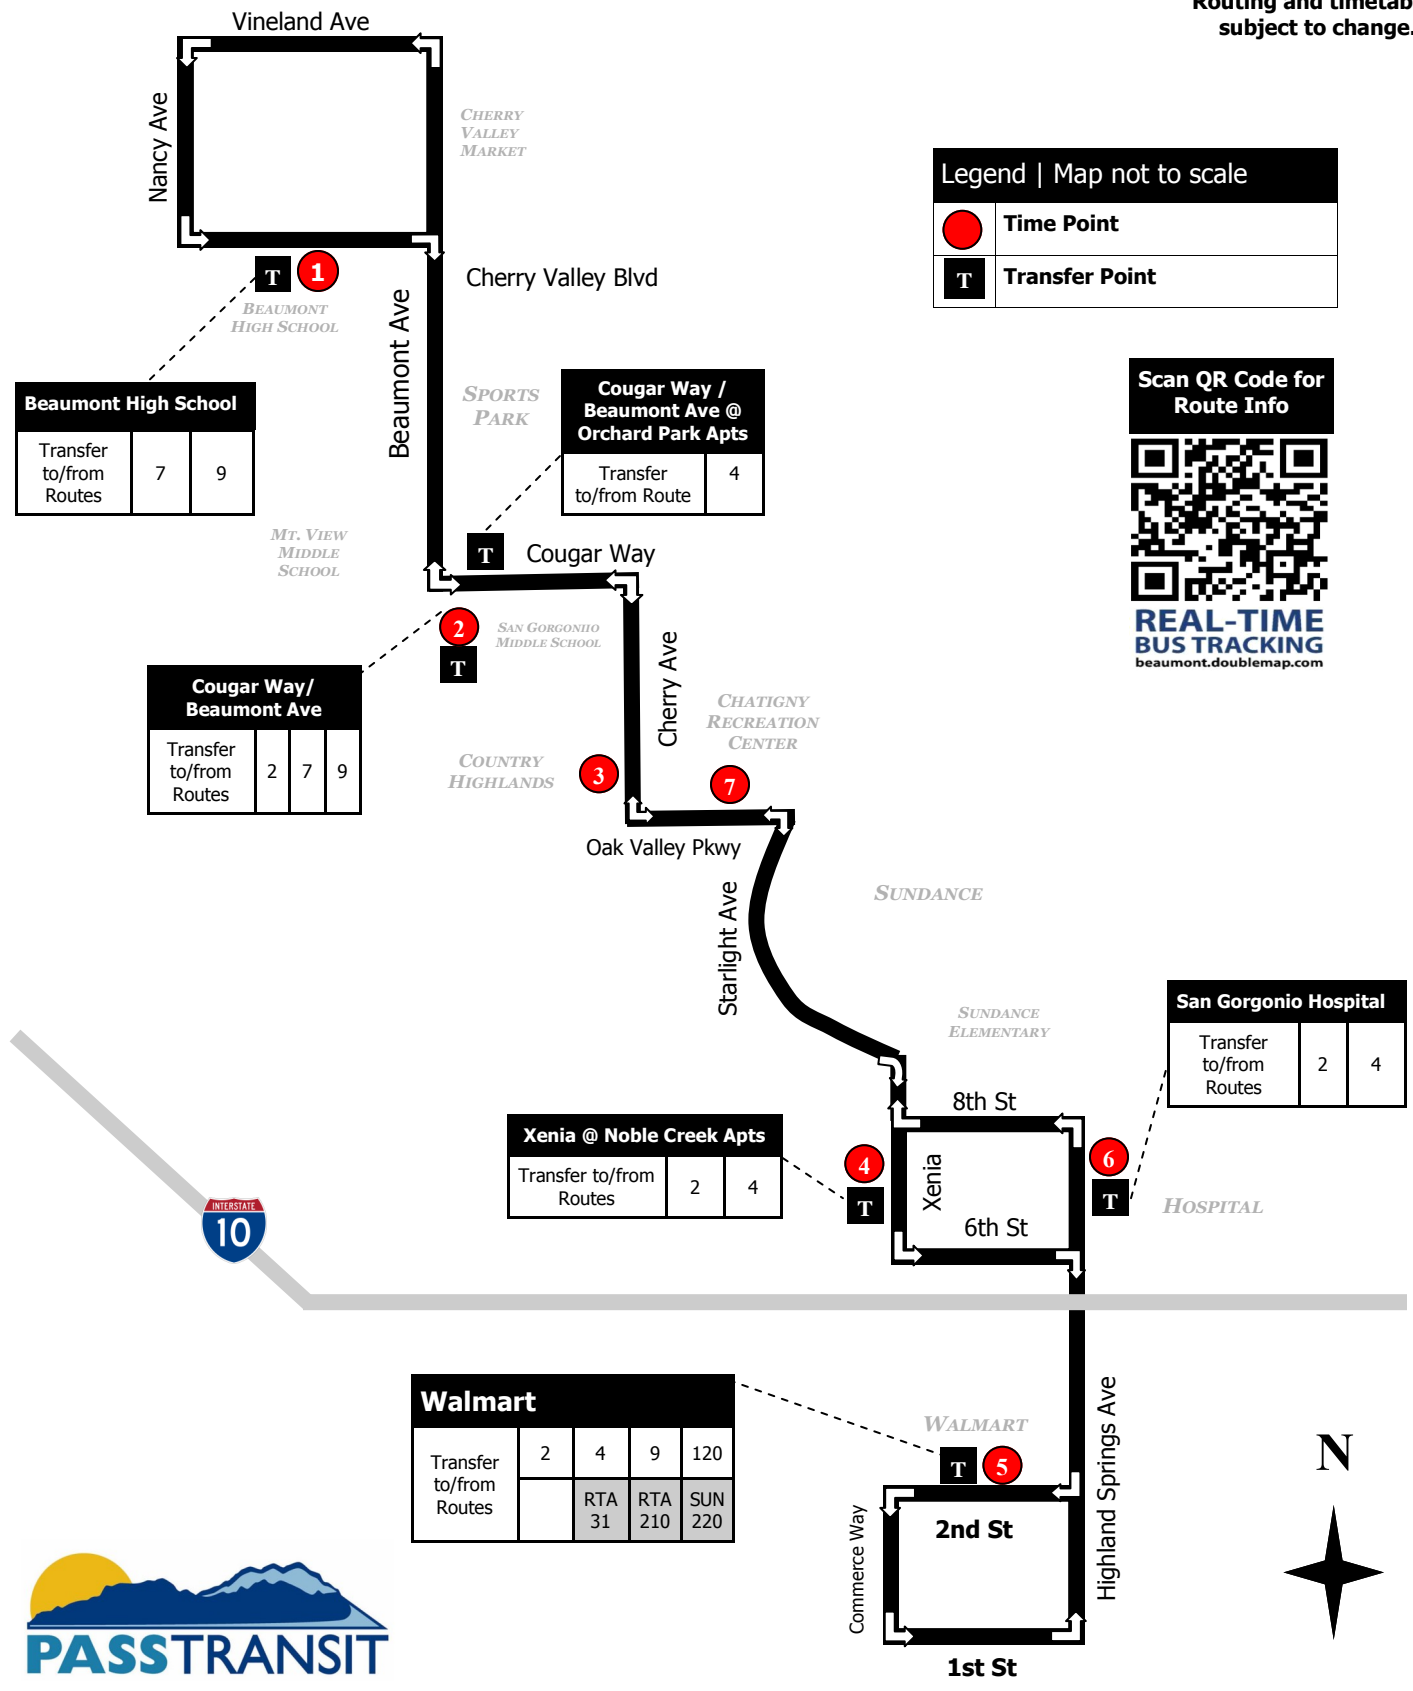

ROUTE 3 WEEKDAY SERVICE (Except Holidays)

Beaumont, Cherry Valley to Walmart via Sundance

Routing and timetables subject to change.

Legend | Map not to scale

	Time Point
	Transfer Point

Scan QR Code for Route Info

REAL-TIME BUS TRACKING
beaumont.doublemap.com

Beaumont High School

Transfer to/from Routes	7	9
-------------------------	---	---

Cougar Way/ Beaumont Ave

Transfer to/from Routes	2	7	9
-------------------------	---	---	---

Transfer to/from Routes	2	4
-------------------------	---	---

Walmart

Transfer to/from Routes	2	4	9	120
		RTA 31	RTA 210	SUN 220

Route 3

Weekday Service (Except Holidays)

Beaumont , Cherry Valley to Walmart via Sundance

Weekday | Monday—Friday (Except Holidays)

A.M. times are in PLAIN, P.M. times are in **BOLD** | Times are approximate

Cherry Valley Blvd @ BHS	Cougar Way / Beaumont Ave	Oak Valley Parkway / Cherry Ave	Xenia Ave @ Noble Creek Apts	Walmart	Hospital	Chatigny Recreation Center	Cougar Way / Beaumont Ave @ Orchard Park Apts	Cherry Valley Blvd @ BHS
1	2	3	4	5	6	7	8	1
6:24	6:28	6:31	6:33	6:40	6:52	6:58	7:02	7:06
7:24	7:28	7:31	7:33	7:40	7:52	7:58	8:02	8:06
8:24	8:28	8:31	8:33	8:40	8:52	8:58	9:02	9:06
9:24	9:28	9:31	9:33	9:40	9:52	9:58	10:02	10:06
10:24	10:28	10:31	10:33	10:40	10:52	10:58	11:02	11:06
11:24	11:28	11:31	11:33	11:40	11:52	11:58	12:02	12:06
12:24	12:28	12:31	12:33	12:40	12:52	12:58	1:02	1:06
1:24	1:28	1:31	1:33	1:40	1:52	1:58	2:02	2:06
2:24	2:28	2:31	2:33	2:40	2:52	2:58	3:02	3:06
3:24	3:28	3:31	3:33	3:40	3:52	3:58	4:02	4:06
4:24	4:28	4:31	4:33	4:40	4:52	4:58	5:02	5:06
5:24	5:28	5:31	5:33	5:40	5:52	5:58	6:02	--