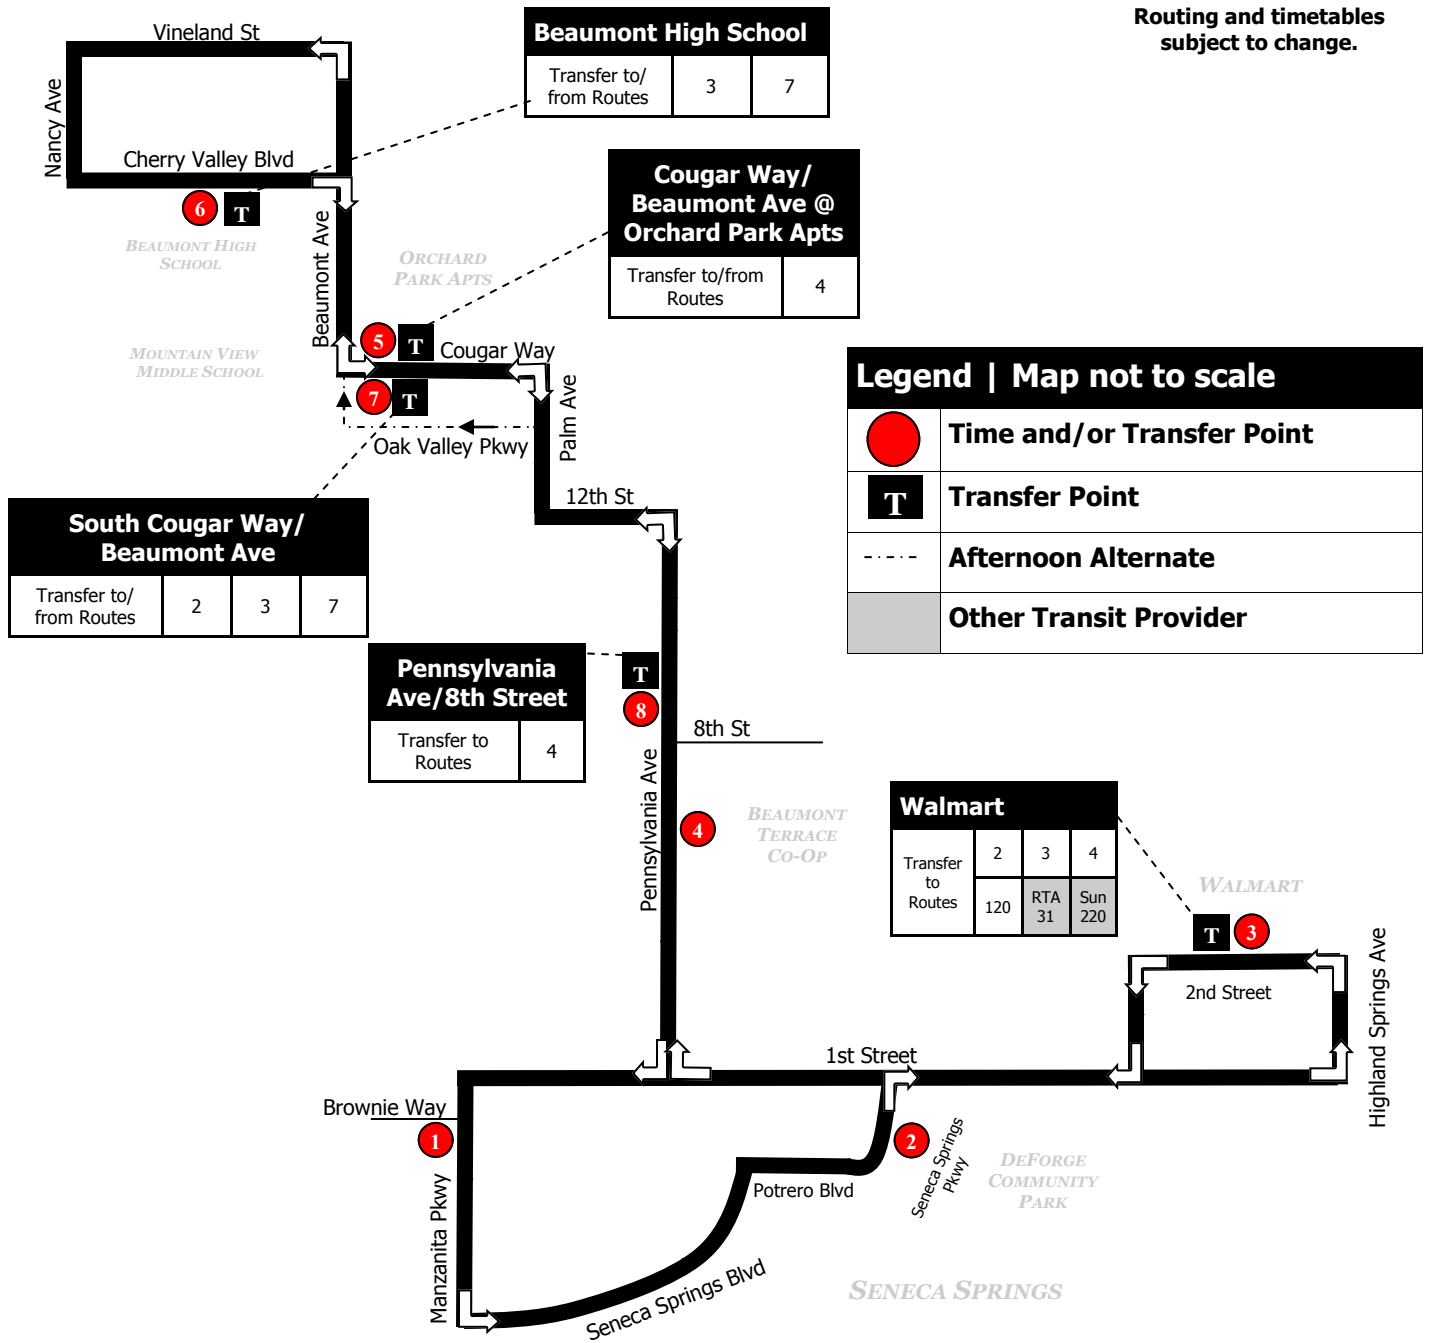

ROUTE 9

WEEKDAY SERVICE (when school is in session)

Seneca Springs

Routing and timetables
subject to change.

Beaumont High School		
Transfer to/ from Routes	3	7

Cougar Way/ Beaumont Ave @ Orchard Park Apts	
Transfer to/from Routes	4

South Cougar Way/ Beaumont Ave			
Transfer to/ from Routes	2	3	7

Pennsylvania Ave/8th Street	
Transfer to Routes	4

Walmart			
Transfer to Routes	2	3	4
	120	RTA 31	Sun 220

Legend Map not to scale	
	Time and/or Transfer Point
	Transfer Point
	Afternoon Alternate
	Other Transit Provider

A.M. times are in PLAIN

Times are approximate

Morning Route

Manzanita Pkwy / Brownie Way	DeForge Community Park (Seneca Springs)	Walmart	Pennsylvania Ave South of 8th St @ Beaumont Terrace Co-Op	Cougar Way/ Beaumont Ave @ Orchard Park Apts	Cherry Valley Blvd @ Beaumont High School	South Cougar Way @ Beaumont Ave	Pennsylvania Ave /8th St
1	2	3	4	5	6	7	8
6:35	6:40	6:43	6:52	6:58	7:04	7:08	7:15
7:30	7:35	7:40	7:48	7:54	--	--	--

P.M. times are in **BOLD**

Times are approximate

Afternoon Route

Cherry Valley Blvd @ Beaumont High School	South Cougar Way @ Beaumont Ave	Pennsylvania Ave /8th St	Manzanita Pkwy / Brownie Way	DeForge Community Park (Seneca Springs)	Walmart	Pennsylvania Ave South of 8th St @ Beaumont Terrace Co-Op
6	7	8	1	2	3	4
3:10	3:15	3:20	3:30	3:35	3:38	3:48
--	3:55	4:00	4:10	4:15	4:18	--