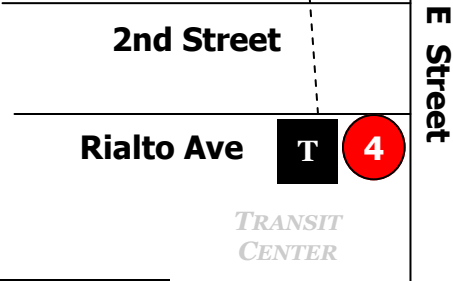

# COMMUTER LINK 120

Beaumont to Calimesa, San Bernardino Transit Center,  
San Bernardino Metrolink & Loma Linda VA

Effective June 26, 2017

Routing and timetables  
subject to change.

| Loma Linda VA Hospital |   |
|------------------------|---|
| Transfer to/from       |    |

| San Bernardino   |   |
|------------------|---|
| Transfer to/from |     |
|                  |    |

| Calimesa Transfer to/from Route |     |
|---------------------------------|-----|
| Pass                            | 136 |
| Transit                         |     |

Myrtlewood Dr T 3  
STATER BROS  
WELLS FARGO  
Magnolia Ave T 8  
6th Street

| Beaumont Walmart Transfer to/from |              |
|-----------------------------------|--------------|
| Routes 2, 3, 4, & 9               |              |
| RTA 31                            | Saturday 3/4 |

# COMMUTER LINK 120 | Monday—Saturday (EXCEPT HOLIDAYS)

Beaumont to Calimesa, San Bernardino Transit Center, San Bernardino Metrolink & Loma Linda VA **Effective 6/26/17**