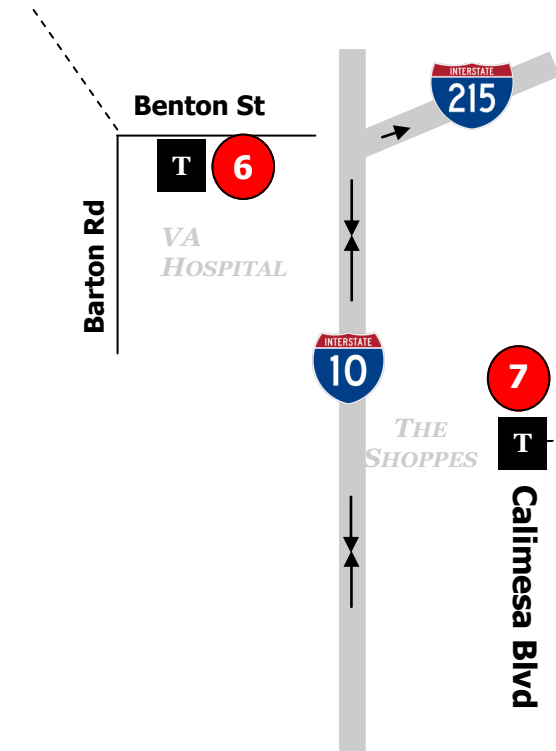

# COMMUTER LINK 120

Beaumont to Calimesa, San Bernardino Transit Center,  
San Bernardino Metrolink & Loma Linda VA

Effective June 26, 2017

Routing and timetables  
subject to change.

| Loma Linda VA Hospital |   |
|------------------------|---|
| Transfer to/from       |    |

| San Bernardino   |   |
|------------------|---|
| Transfer to/from |     |
|                  |    |

| Calimesa Transfer to/from Route |     |
|---------------------------------|-----|
| Pass                            | 136 |
| Transit                         |     |

Myrtlewood Dr T 3  
STATER BROS  
WELLS FARGO  
Magnolia Ave T 8  
6th Street

| Beaumont Walmart Transfer to/from |              |
|-----------------------------------|--------------|
| Routes 2, 3, 4, & 9               |              |
| RTA 31                            | Saturday 3/4 |

# COMMUTER LINK 120 | Monday—Saturday (EXCEPT HOLIDAYS)

Beaumont to Calimesa, San Bernardino Transit Center, San Bernardino Metrolink & Loma Linda VA **Effective 6/26/17**