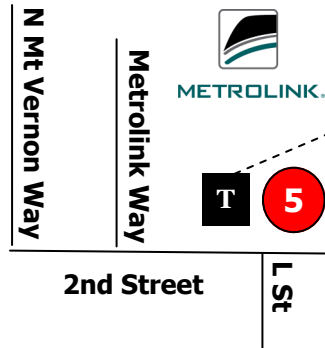

# COMMUTER LINK 120

Beaumont to Calimesa, San Bernardino Transit Center,  
San Bernardino Metrolink & Loma Linda VA

Effective June 26, 2017

Routing and timetables  
subject to change.

| Loma Linda VA Hospital |   |
|------------------------|---|
| Transfer to/from       |    |

| San Bernardino   |   |
|------------------|---|
| Transfer to/from |     |
|                  |    |

| Calimesa Transfer to/from Route |     |
|---------------------------------|-----|
| Pass                            | 136 |
| Transit                         |     |

Myrtlewood Dr T 3  
STATER BROS  
WELLS FARGO  
Magnolia Ave T 8  
6th Street

| Beaumont Walmart Transfer to/from |              |
|-----------------------------------|--------------|
| Routes 2, 3, 4, & 9               |              |
| RTA 31                            | Saturday 3/4 |

# COMMUTER LINK 120 | Monday—Saturday (EXCEPT HOLIDAYS)

Beaumont to Calimesa, San Bernardino Transit Center, San Bernardino Metrolink & Loma Linda VA **Effective 6/26/17**