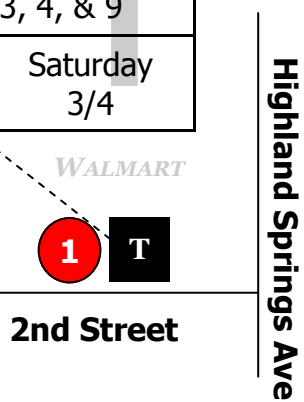

For more information: (951) 769-8530

Legend | Map not to scale	
	Time Point
	Transfer Point
	Other Transit Provider