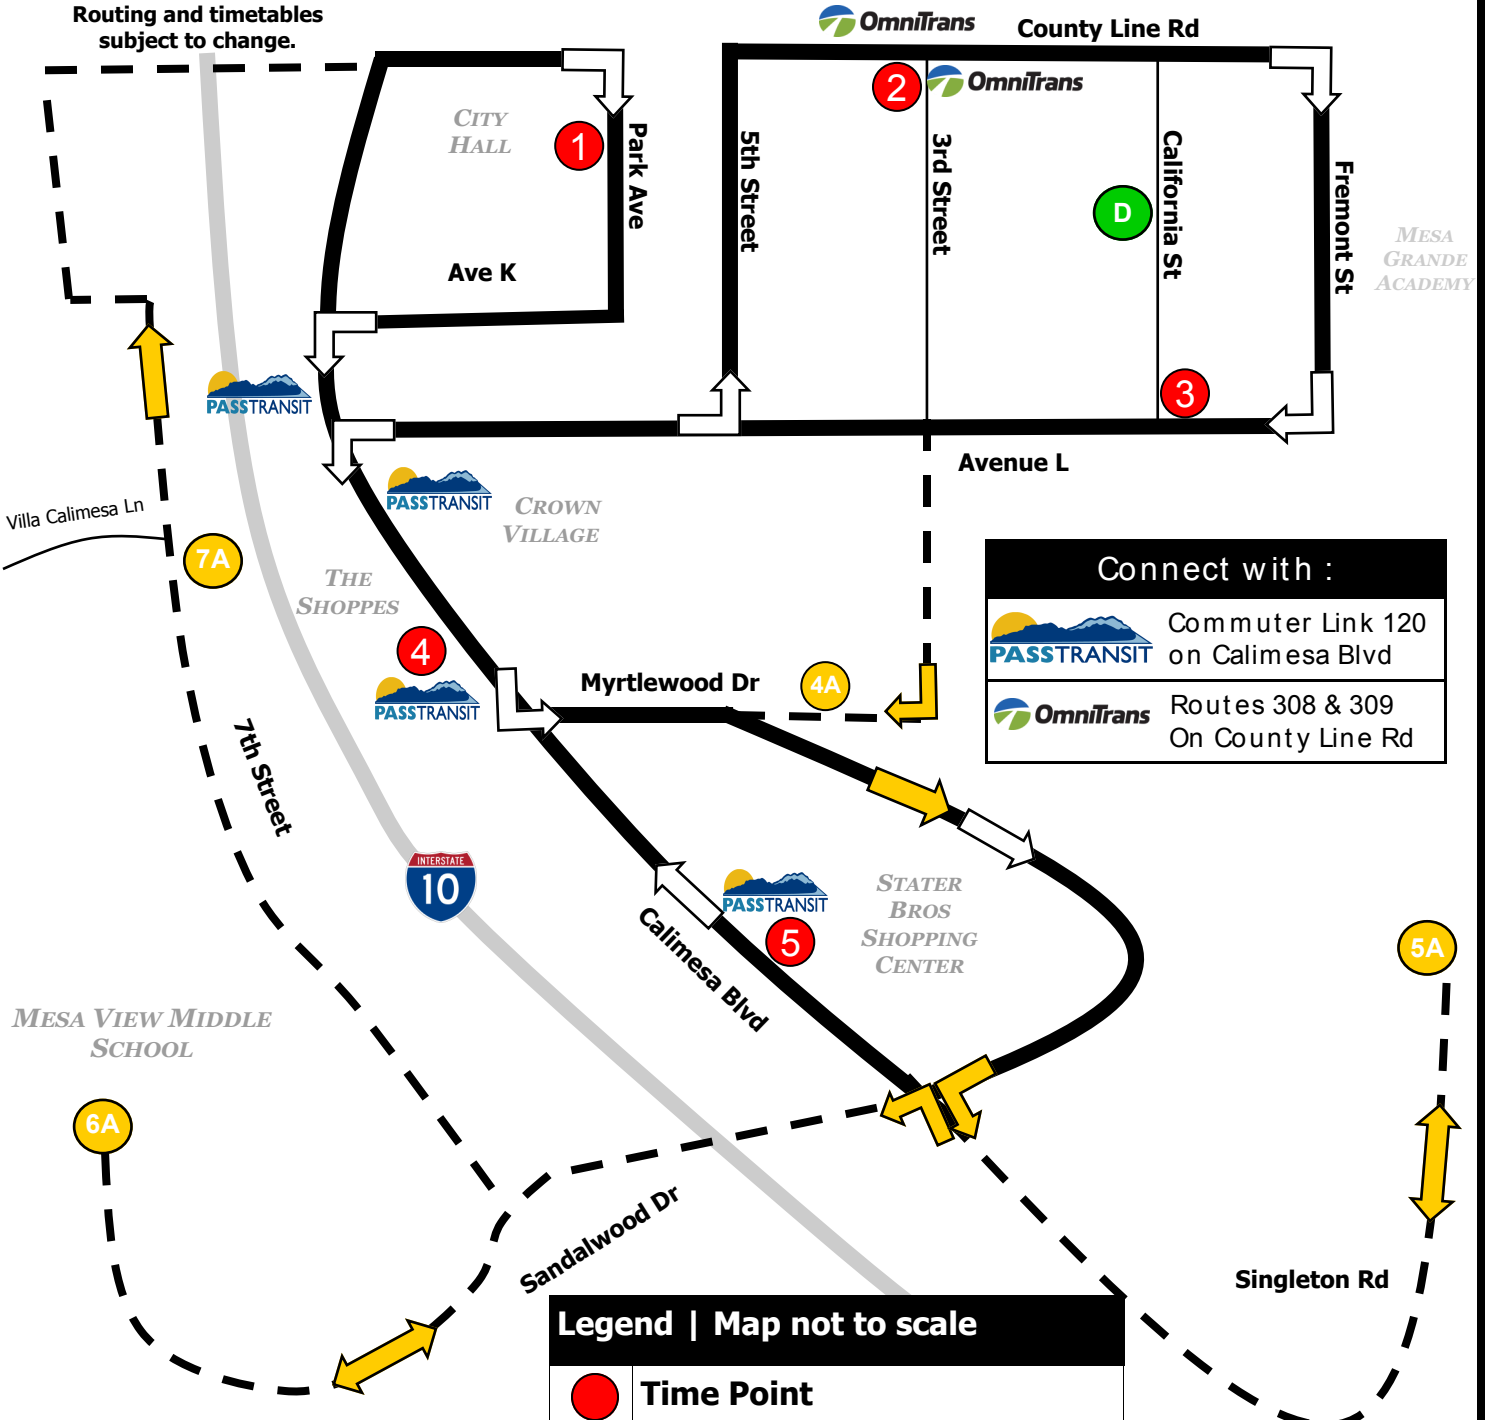

# ROUTE 136

WEEKDAY SERVICE | Calimesa

Effective February 27, 2017

Routing and timetables  
subject to change.

**Connect with :**

- Commuter Link 120 on Calimesa Blvd
- Routes 308 & 309 On County Line Rd

**Legend | Map not to scale**

	<b>Time Point</b>
	<b>Transfer Point</b>
	<b>Morning/Afternoon Alternate (when school is in session)</b>
	<b>Alternate Time Point</b>
	<b>Deviation Available. Call (951) 769-8530 to schedule.</b>

Scan QR Code for Route Info

**REAL-TIME BUS TRACKING**  
beaumont.doublemap.com

## Alternate Route | Morning & Afternoon

Alternate Route follows YCJUSD calendar and operates when school is in session  
A.M. times are in PLAIN, P.M. times are in **BOLD** | Times are approximate

City Hall	County Line & 3rd St	Ave L & California St	Myrtlewood Dr & 4th St (across from 7th Day Adventist Church)	Singleton & Lariat	Mesa View Middle School	7th Street @ Villa Calimesa Ln
<b>1</b>	<b>2</b>	<b>3</b>	<b>4A</b>	<b>5A</b>	<b>6A</b>	<b>7A</b>
6:30	6:35	6:40	6:45	6:50	7:03	7:10
--	--	--	--	--	<b>2:35</b>	<b>2:40</b>
<b>2:45</b>	<b>2:50</b>	<b>2:55</b>	<b>3:00</b>	<b>3:07</b>	--	--