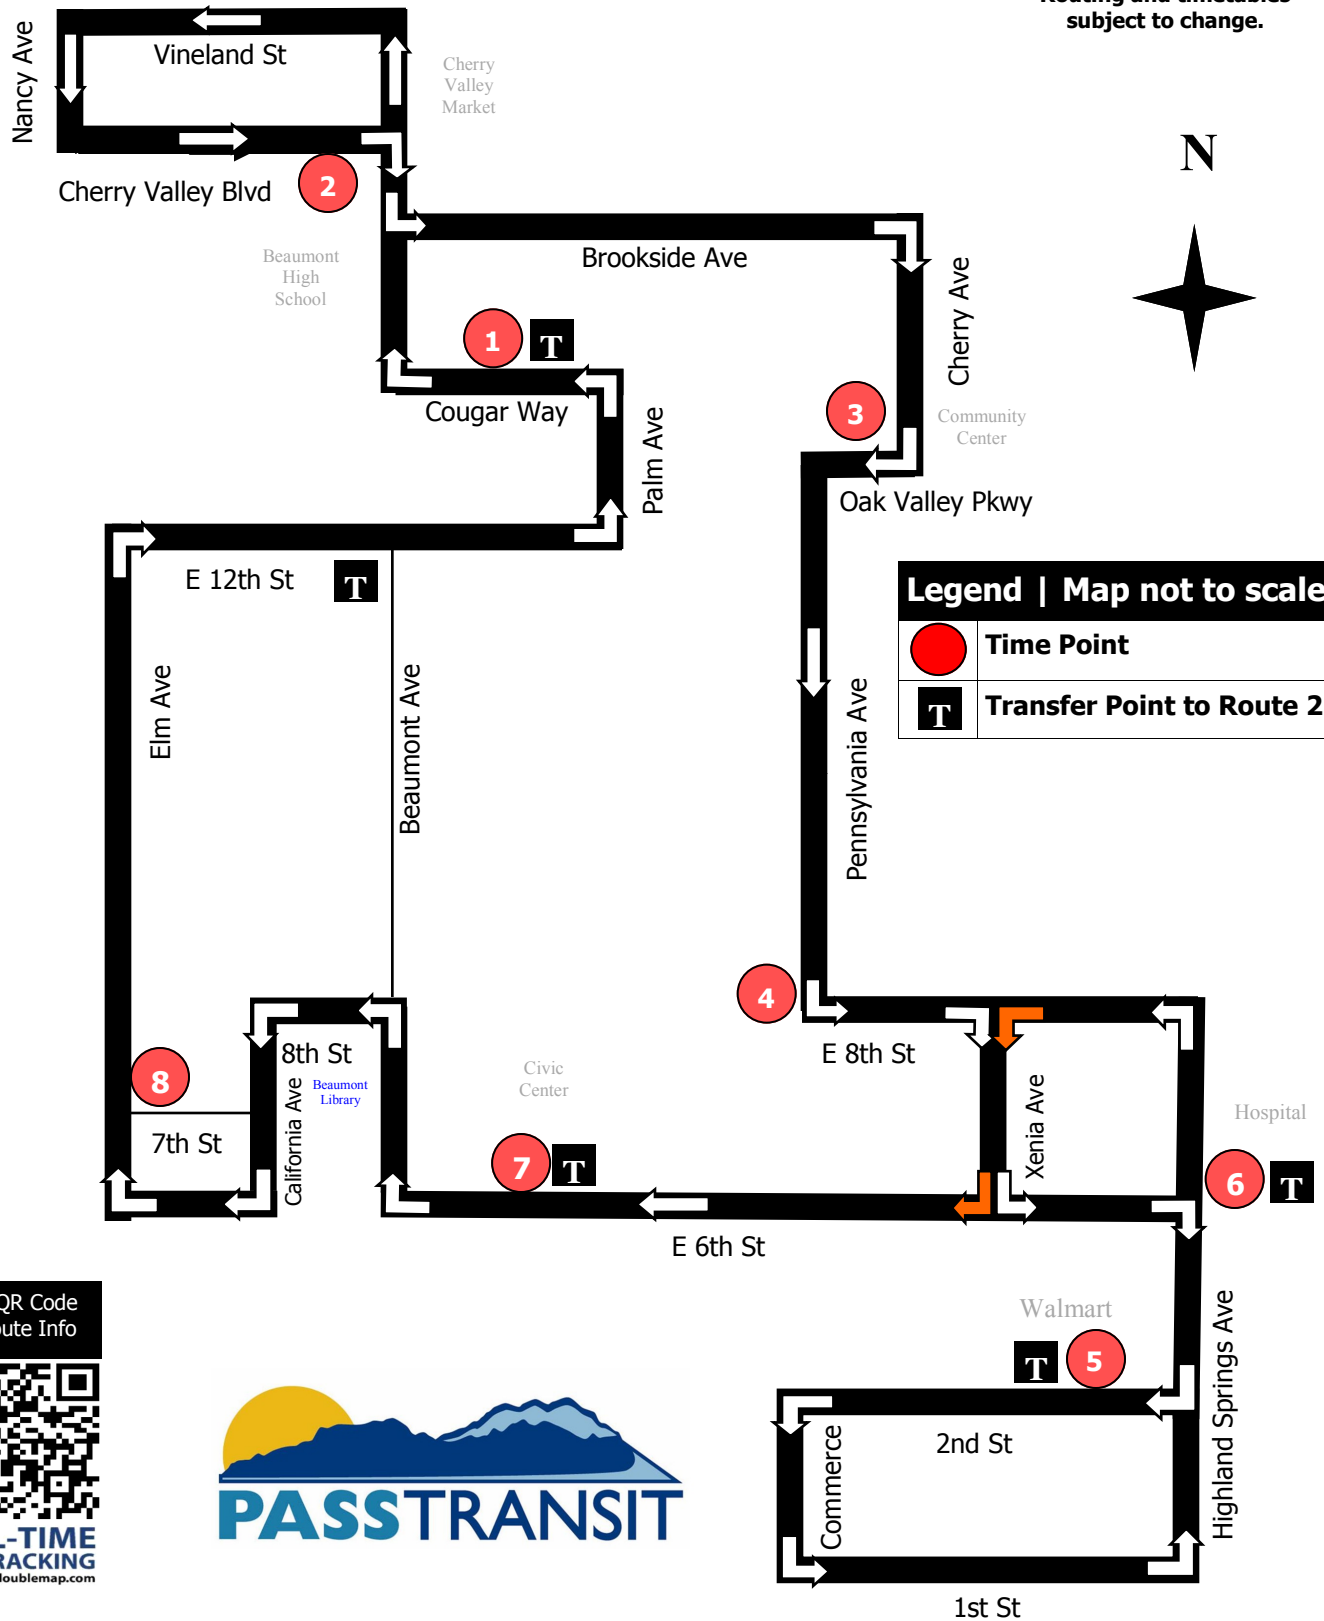

# ROUTE 3/4 Saturday Service

Cherry Valley, Beaumont to Walmart

Effective January 7, 2017

Routing and timetables subject to change.

Legend   Map not to scale	
	Time Point
	Transfer Point to Route 2

Scan QR Code for Route Info

REAL-TIME BUS TRACKING  
beaumont.doublemap.com

# ROUTE 3/4 Saturday Only (Except Holidays) Beaumont, Cherry Valley to Walmart

**Effective January 7, 2017**

A.M. times are in PLAIN, **P.M. times are in BOLD** | Times are approximate

Cougar Way & Beaumont Ave	Beaumont High School	Cherry Ave & Oak Valley Parkway	8th St & Pennsylvania	Walmart	Hospital	Beaumont Civic Center	Elm & W 8th St	Cougar Way & Beaumont Ave
<b>1</b>	<b>2</b>	<b>3</b>	<b>4</b>	<b>5</b>	<b>6</b>	<b>7</b>	<b>8</b>	<b>1</b>
8:00	8:07	8:15	8:18	8:30	8:43	8:49	8:53	9:00
9:00	9:07	9:15	9:18	9:30	9:43	9:49	9:53	10:00
10:00	10:07	10:15	10:18	10:30	10:43	10:49	10:53	11:00
11:00	11:07	11:15	11:18	11:30	11:43	11:49	11:53	<b>12:00</b>
<b>12:00</b>	<b>12:07</b>	<b>12:15</b>	<b>12:18</b>	<b>12:30</b>	<b>12:43</b>	<b>12:49</b>	<b>12:53</b>	<b>1:00</b>
<b>1:00</b>	<b>1:07</b>	<b>1:15</b>	<b>1:18</b>	<b>1:30</b>	<b>1:43</b>	<b>1:49</b>	<b>1:53</b>	<b>2:00</b>
<b>2:00</b>	<b>2:07</b>	<b>2:15</b>	<b>2:18</b>	<b>2:30</b>	<b>2:43</b>	<b>2:49</b>	<b>2:53</b>	<b>3:00</b>
<b>3:00</b>	<b>3:07</b>	<b>3:15</b>	<b>3:18</b>	<b>3:30</b>	<b>3:43</b>	<b>3:49</b>	<b>3:53</b>	<b>4:00</b>
<b>4:00</b>	<b>4:07</b>	<b>4:15</b>	<b>4:18</b>	<b>4:30</b>	<b>4:37</b>	<b>4:42</b>	<b>4:46</b>	<b>4:53</b>
<b>4:53</b>	<b>5:00</b>	--	--	--	--	--	--	--

**No Deviations on Route 3/4**

Where's the bus?